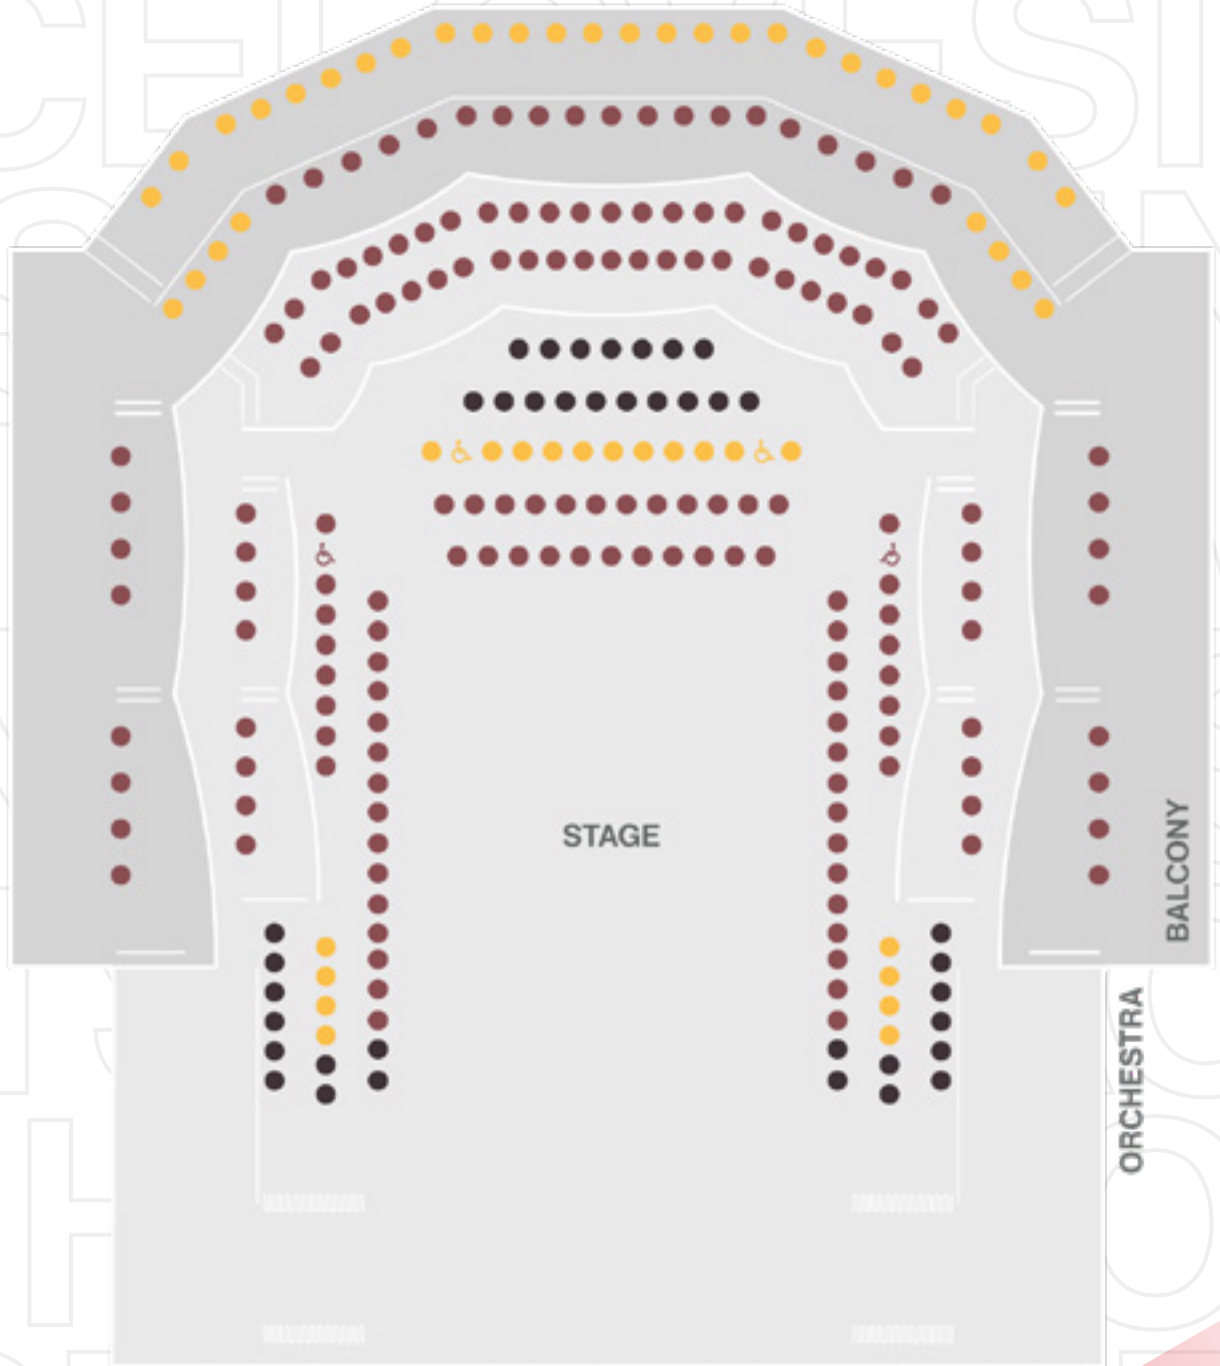

OPERA ON THE TOWN

ALEXIS AND JIM PUGH THEATER

LEVEL 1
$89

LEVEL 2
$69

LEVEL 3
$49

Bill & Mary Darden Box Office
445 S Magnolia Avenue | Orlando, FL 32801
(407) 839-0119 ext. 0 | www.DrPhillipsCenter.org

ADD THE JUNIPER TREE TO AN OPERA ON THE MAINSTAGE
SUBSCRIPTION TODAY AND SAVE 10%

www.OperaOrlando.org
(407) 512-1900 ext. 0
Info@OperaOrlando.org